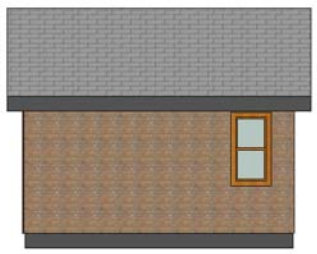

① EXTERIOR RENDER

TABLE OF CONTENTS

A101 FLOOR PLAN
 A102 ELEVATION PLAN
 A103 RENDERINGS
 A104 SCHEDULES AND SECTION

 www.autodesk.com/revit	LUKE SKYWALKER SHED	COVER PAGE		
		Project number	000123	A100
		Date	10/27/2016	
		Drawn by	KAI VOGEL	Checked by LUKE SKYWALKER

① FLOOR
3/8" = 1'-0"

 www.autodesk.com/revit	LUKE SKYWALKER SHED	FLOOR PLAN	
		Project number 000123 Date 10/27/2016 Drawn by KAI VOGEL Checked by LUKE SKYWALKER	A101 Scale 3/8" = 1'-0"

① North
1/8" = 1'-0"

④ West
1/8" = 1'-0"

② East
1/8" = 1'-0"

③ South
1/8" = 1'-0"

www.autodesk.com/revit

LUKE
SKYWALKER
SHED

ELEVATION PLAN

Project number	000123	A102
Date	10/27/2016	
Drawn by	KAI VOGEL	Scale 1/8" = 1'-0"
Checked by	LUKE SKYWALKER	