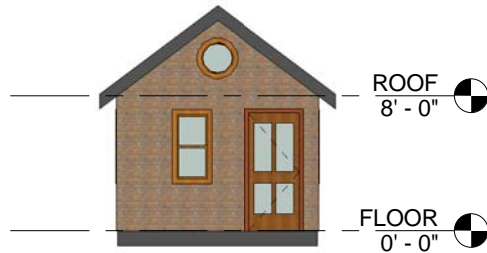

① EXTERIOR RENDER

TABLE OF CONTENTS

A101 FLOOR PLAN
 A102 ELEVATION PLAN
 A103 RENDERINGS
 A104 SCHEDULES AND SECTION

 www.autodesk.com/revit	LUKE SKYWALKER SHED	COVER PAGE		
		Project number	000123	A100
		Date	10/27/2016	
		Drawn by	KAI VOGEL	Checked by LUKE SKYWALKER

① FLOOR
3/8" = 1'-0"

 www.autodesk.com/revit	LUKE SKYWALKER SHED	FLOOR PLAN	
		Project number 000123 Date 10/27/2016 Drawn by KAI VOGEL Checked by LUKE SKYWALKER	A101 Scale 3/8" = 1'-0"

① North
1/8" = 1'-0"

④ West
1/8" = 1'-0"

② East
1/8" = 1'-0"

③ South
1/8" = 1'-0"

www.autodesk.com/revit

LUKE
SKYWALKER
SHED

ELEVATION PLAN

Project number	000123	A102
Date	10/27/2016	
Drawn by	KAI VOGEL	Scale 1/8" = 1'-0"
Checked by	LUKE SKYWALKER	