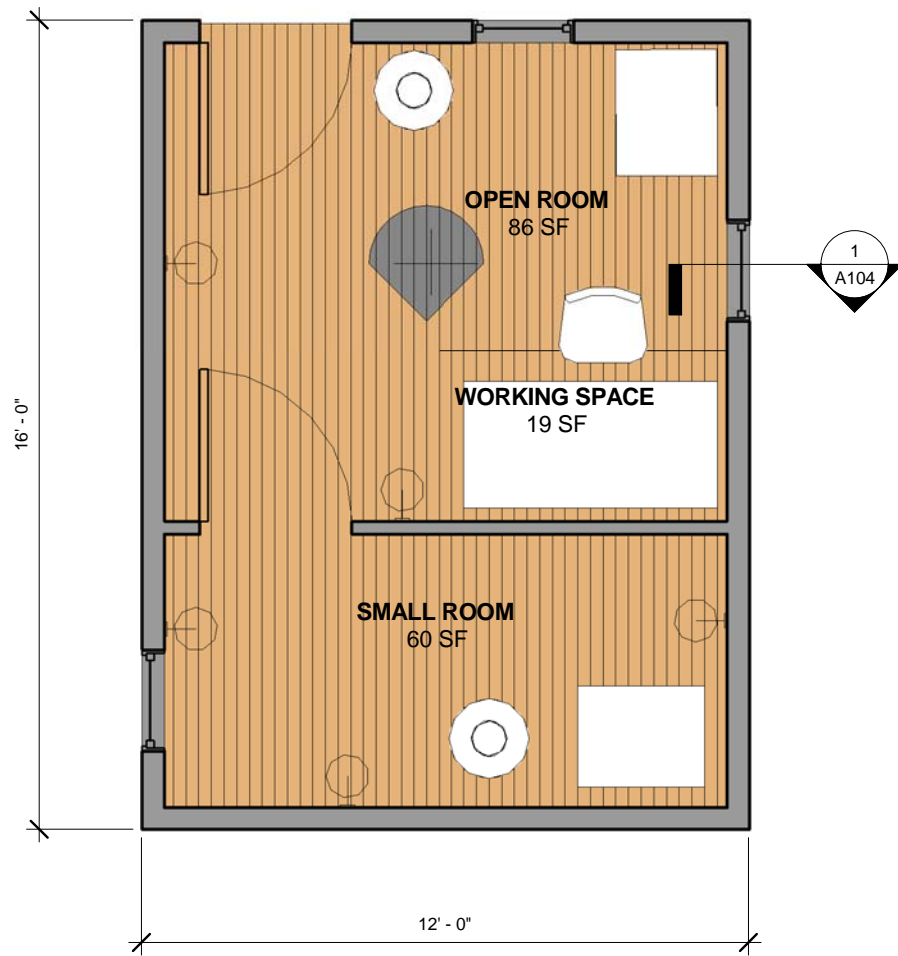

① EXTERIOR RENDER

TABLE OF CONTENTS

A101 FLOOR PLAN
 A102 ELEVATION PLAN
 A103 RENDERINGS
 A104 SCHEDULES AND SECTION

 www.autodesk.com/revit	LUKE SKYWALKER SHED	COVER PAGE		
		Project number	000123	A100
		Date	10/27/2016	
		Drawn by	KAI VOGEL	Checked by LUKE SKYWALKER

① FLOOR
3/8" = 1'-0"

 www.autodesk.com/revit	LUKE SKYWALKER SHED	FLOOR PLAN	
		Project number 000123 Date 10/27/2016 Drawn by KAI VOGEL Checked by LUKE SKYWALKER	A101 Scale 3/8" = 1'-0"

① North
1/8" = 1'-0"

④ West
1/8" = 1'-0"

② East
1/8" = 1'-0"

③ South
1/8" = 1'-0"

www.autodesk.com/revit

LUKE
SKYWALKER
SHED

ELEVATION PLAN

Project number	000123	A102
Date	10/27/2016	
Drawn by	KAI VOGEL	Scale 1/8" = 1'-0"
Checked by	LUKE SKYWALKER	

Scale

Room Schedule			
Name	Level	Perimeter	Area
OPEN ROOM	FLOOR	41' - 2 1/8"	86 SF
SMALL ROOM	FLOOR	33' - 0 5/8"	60 SF
WORKING SPACE	FLOOR	18' - 1 5/8"	19 SF

Door Schedule	
Family and Type	Count
Single-Glass 3: 36" x 84"	2