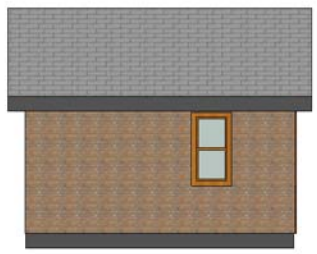

① EXTERIOR RENDER

TABLE OF CONTENTS

A101 FLOOR PLAN
 A102 ELEVATION PLAN
 A103 RENDERINGS
 A104 SCHEDULES AND SECTION

 www.autodesk.com/revit	LUKE SKYWALKER SHED	COVER PAGE		
		Project number	000123	A100
		Date	10/27/2016	
		Drawn by	KAI VOGEL	Checked by LUKE SKYWALKER

① FLOOR
3/8" = 1'-0"

 www.autodesk.com/revit	LUKE SKYWALKER SHED	FLOOR PLAN	
		Project number 000123 Date 10/27/2016 Drawn by KAI VOGEL Checked by LUKE SKYWALKER	A101 Scale 3/8" = 1'-0"

① North
1/8" = 1'-0"

④ West
1/8" = 1'-0"

② East
1/8" = 1'-0"

③ South
1/8" = 1'-0"

www.autodesk.com/revit

LUKE
SKYWALKER
SHED

ELEVATION PLAN

Project number	000123	A102
Date	10/27/2016	
Drawn by	KAI VOGEL	Scale 1/8" = 1'-0"
Checked by	LUKE SKYWALKER	