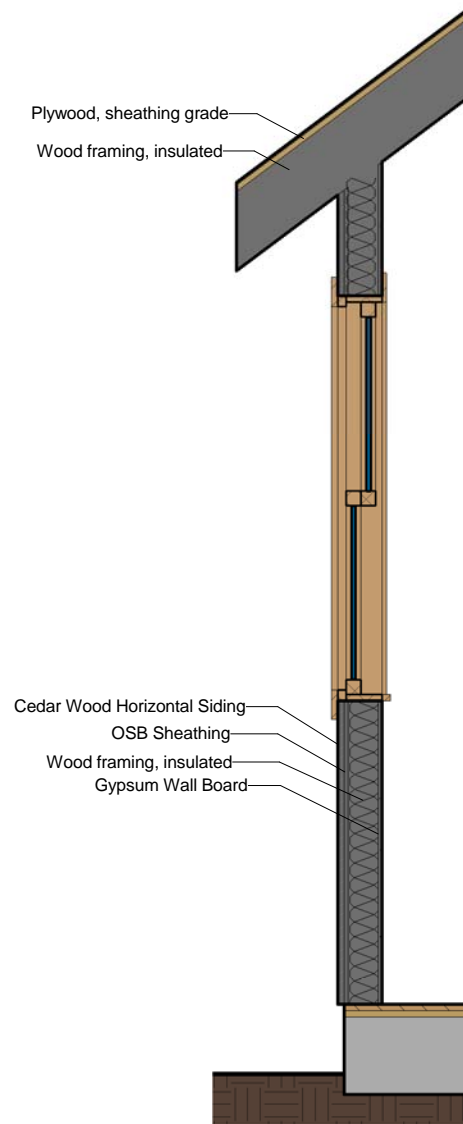

① FLOOR
3/8" = 1'-0"

 www.autodesk.com/revit	LUKE SKYWALKER SHED	FLOOR PLAN	
		Project number 000123 Date 10/27/2016 Drawn by KAI VOGEL Checked by LUKE SKYWALKER	A101 Scale 3/8" = 1'-0"

① North
1/8" = 1'-0"

④ West
1/8" = 1'-0"

② East
1/8" = 1'-0"

③ South
1/8" = 1'-0"

www.autodesk.com/revit

LUKE
SKYWALKER
SHED

ELEVATION PLAN

Project number	000123	A102
Date	10/27/2016	
Drawn by	KAI VOGEL	Scale 1/8" = 1'-0"
Checked by	LUKE SKYWALKER	

Window Schedule		
Family and Type	Count	Sill Height
Double Hung with Trim: 24" x 48"	3	3' - 0"
Round with Trim: 24" Diameter	1	1' - 3"

Planting Schedule	
Family and Type	Count
RPC Shrub: Cedar Shrub 3'-0"	4
RPC Tree - Deciduous: Common Apple - 20'	4